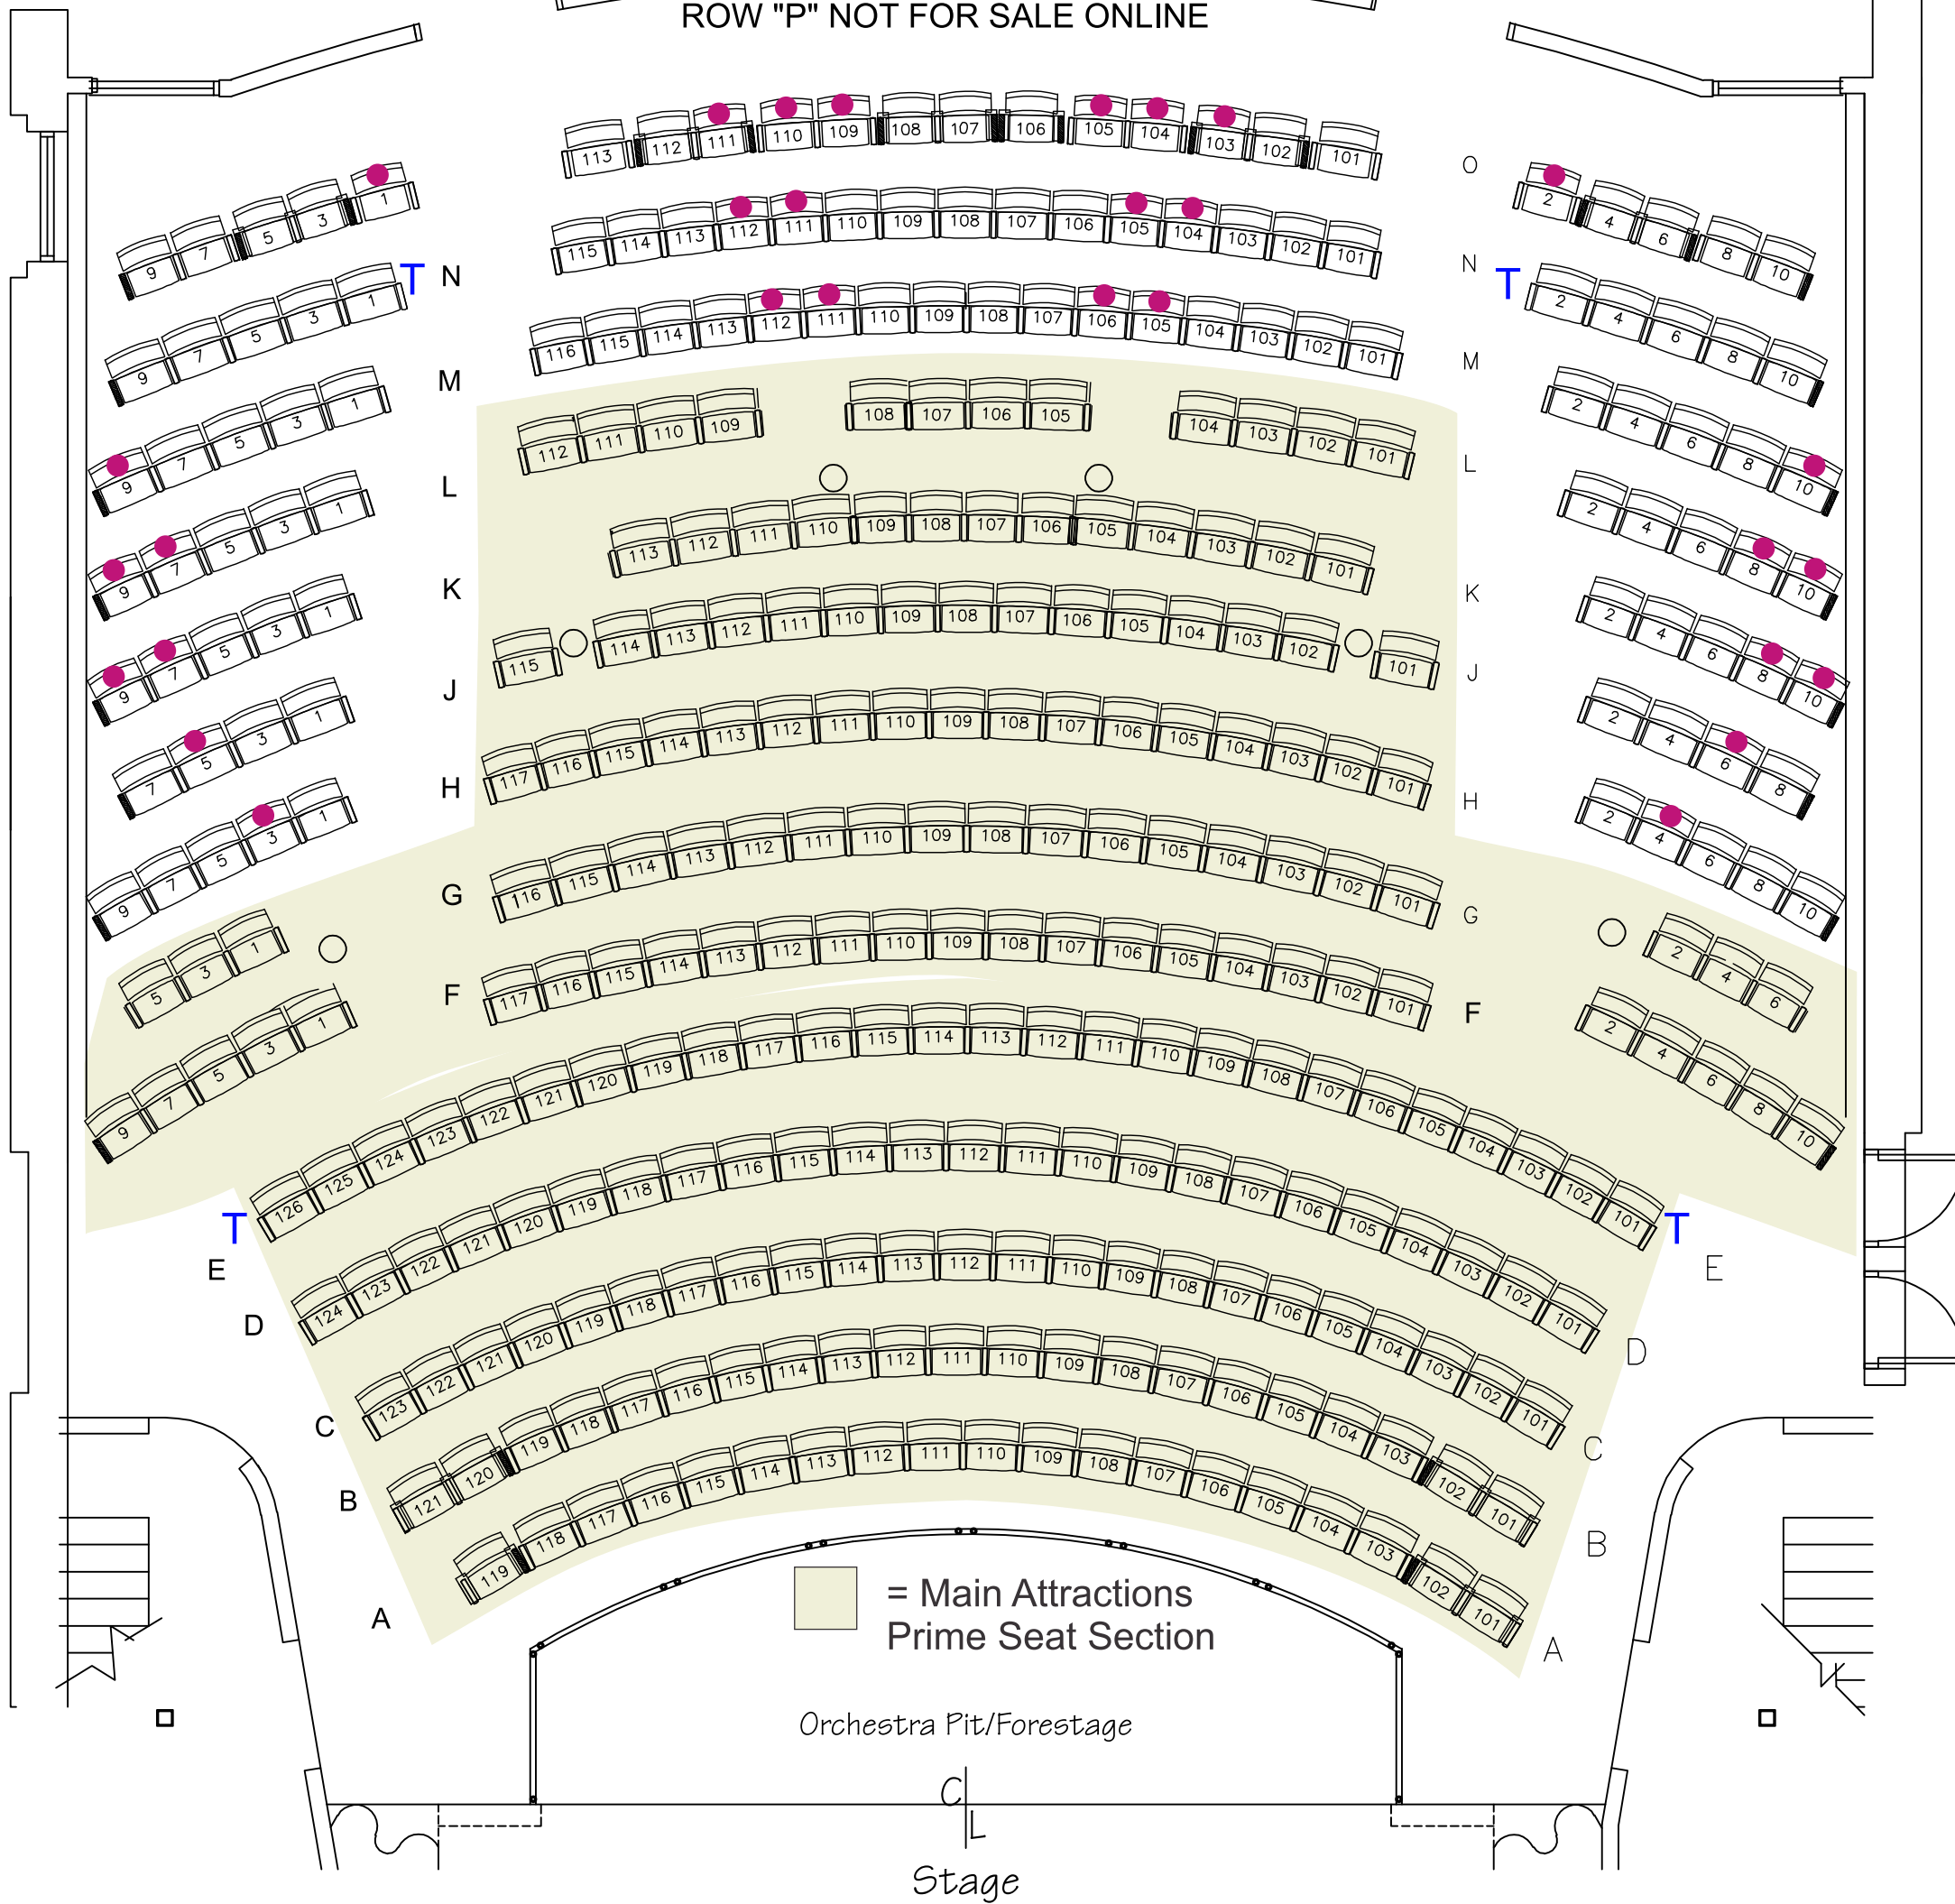

ROW "P" NOT FOR SALE ONLINE

□ = Main Attractions
Prime Seat Section

Orchestra Pit/Forestage

CL
Stage